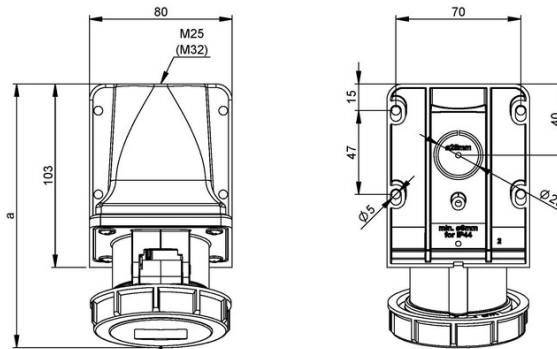

## IP67 FEMALE RECEPTACLE

520W6W

3P+N+G 240/415vac Female Wall Mount IP67

Pictures are for reference only

Approved Globetron PCE Product

b=Höhe/height  
Neigung/angle=15°

# GLOBETRON

Ampere	16				32			
	3	4	5	7	3	4	5	7
Pole	146	148	148	148	161	161	163	163
a [mm]	95	99	102	102	108	108	112	112
b [mm]	25	25	25	25	25	25	25	25
M [mm]								

### RELATED PRODUCTS

**IP67 MALE PLUG**  
520P6W

Globetron Controls Corp.

Phone: 905-825-1335 - Email: sales@globetron.com

35 Seapark Drive, Unit 3,  
St. Catharines, Ontario L2M 6S5