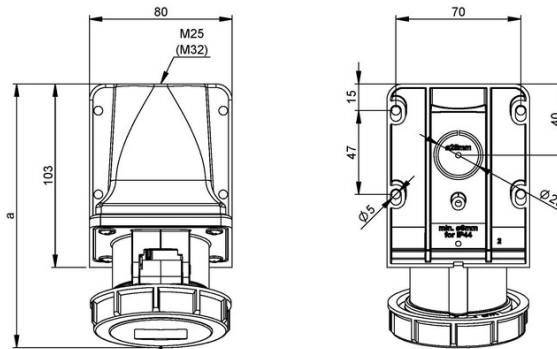

GLOBETRON

IP67 FEMALE RECEPTACLE

520W7W

3P+N+G 277/480vac Female Wall Mount IP67

Pictures are for reference only

Approved Globetron PCE Product

b=Höhe/height
Neigung/angle=15°

GLOBETRON

Ampere	16				32			
Pole	3	4	5	7	3	4	5	7
a [mm]	146	148	148	148	161	161	163	163
b [mm]	95	99	102	102	108	108	112	112
M [mm]	25	25	25	25	25	25	25	25

RELATED PRODUCTS

IP67 MALE PLUG
520P7W

Globetron Controls Corp.