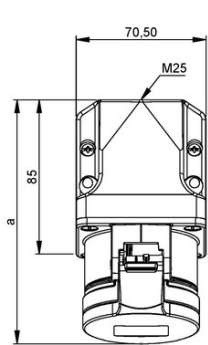

## IP44 FEMALE RECEPTACLE

320W6

2P+G 250vac Female Wall Mount IP44

Pictures are for reference only

Approved Globetron PCE Product

b=Höhe/height  
Neigung/angle=15°

Ampere	16				32			
Pole	3	4	5	7	3	4	5	7
a [mm]	132	133	133	133	145	145	145	145
b [mm]	94	97	100	100	103	103	107	107
M [mm]	25	25	25	25	25	25	25	25