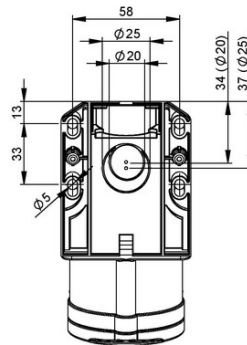

## IP44 FEMALE RECEPTACLE

320W6

2P+G 250vac Female Wall Mount IP44

Pictures are for reference only

Approved Globetron PCE Product

b=Höhe/height  
Neigung/angle=15°

Ampere	16				32			
Pole	3	4	5	7	3	4	5	7
a [mm]	132	133	133	133	145	145	145	145
b [mm]	94	97	100	100	103	103	107	107
M [mm]	25	25	25	25	25	25	25	25

## RELATED PRODUCTS

IP44 MALE PLUG  
320P6

Globetron Controls Corp.

Phone: 905-825-1335 - Email: sales@globetron.com

35 Seapark Drive, Unit 3,  
St. Catharines, Ontario L2M 6S5