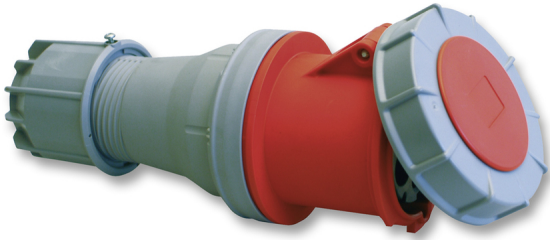

GLOBETRON

IP67 FEMALE CONNECTOR

360C6W

2P+G 250vac Female Connector IP67

Pictures are for reference only

Globetron product is  approved

GLOBETRON

Ampere	63		
Pole	3	4	5
a [mm]	269	269	269
b [mm]	114	114	114
K [mm]	14,5-36	14,5-36	14,5-36
SW [mm]	61	61	61

RELATED PRODUCTS

IP67 MALE PLUG
360P6W

IP67 MALE INLET
360B6W

IP67 MALE INLET
360I6W

Globetron Controls Corp.

Phone: 905-825-1335 - Email: sales@globetron.com

35 Seapark Drive, Unit 3,
St. Catharines, Ontario L2M 6S5