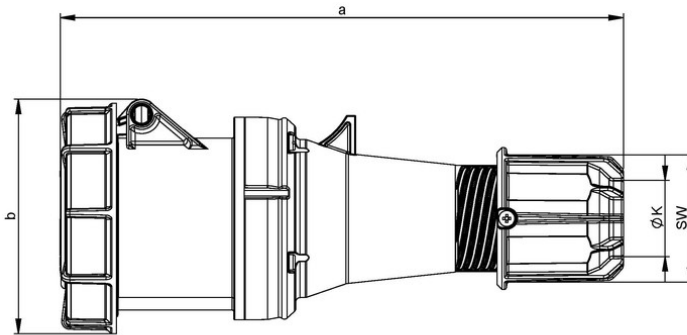

GLOBETRON

IP67 FEMALE CONNECTOR

360C6W

2P+G 250vac Female Connector IP67

Pictures are for reference only

Globetron product is  approved

GLOBETRON

Ampere	63		
Pole	3	4	5
a [mm]	269	269	269
b [mm]	114	114	114
K [mm]	14,5-36	14,5-36	14,5-36
SW [mm]	61	61	61

RELATED PRODUCTS

IP67 MALE PLUG
360P6W

IP67 MALE INLET
360B6W

IP67 MALE INLET
360I6W

Globetron Controls Corp.

Phone: 905-825-1335 - Email: sales@globetron.com

35 Seapark Drive, Unit 3,
St. Catharines, Ontario L2M 6S5