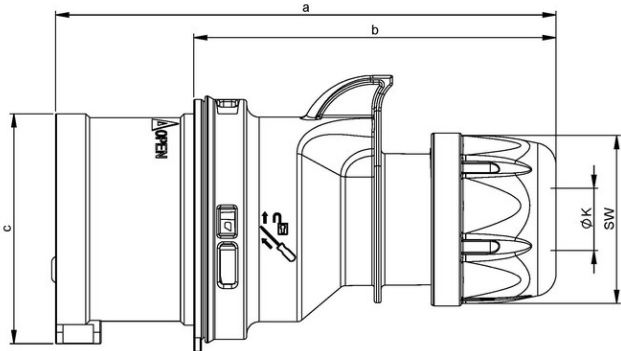

GLOBETRON

IP44 MALE PLUG

420P9

3P+G 250vac Male Plug IP44

Pictures are for reference only

Approved Globetron PCE Product

Ampere	16				32			
Pole	3	4	5	7	3	4	5	7
a [mm]	122	128	134	134	150	150	155	155
b [mm]	86	92	98	98	104	104	109	109
c [mm]	47	53	61	61	63	63	70	70
K [mm]	6-15	6-15	8-16	8-16	11,5-20	11,5-20	11,5-22	11,5-22
SW [mm]	42	42	42	42	50	50	50	50

RELATED PRODUCTS

IP44 FEMALE CONNECTOR
420C9

IP44 FEMALE RECEPTACLE
420R9

IP44 FEMALE RECEPTACLE
420W9

Globetron Controls Corp.

Phone: 905-825-1335 - Email: sales@globetron.com

35 Seapark Drive, Unit 3,
St. Catharines, Ontario L2M 6S5