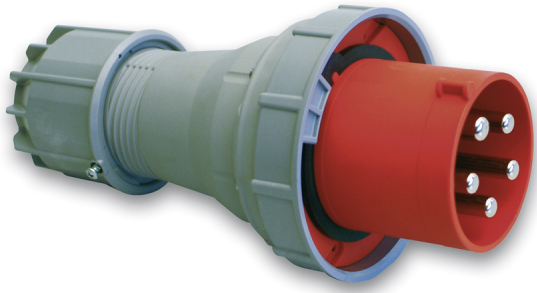

# GLOBETRON

## IP67 MALE PLUG

460P7W

3P+G 480vac Male Plug IP67

Pictures are for reference only

Globetron product is  approved

# GLOBETRON

Ampere	63		
Pole	3	4	5
a [mm]	257	257	257
b [mm]	114	114	114
K [mm]	14,5-36	14,5-36	14,5-36
SW [mm]	61	61	61