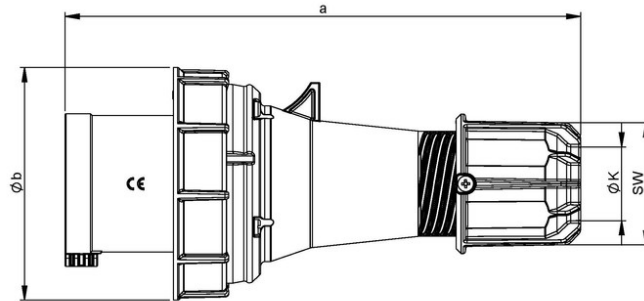

## IP67 MALE PLUG

460P7W

3P+G 480vac Male Plug IP67

Pictures are for reference only

Globetron product is  approved

# GLOBETRON

Ampere	63		
Pole	3	4	5
a [mm]	257	257	257
b [mm]	114	114	114
K [mm]	14,5-36	14,5-36	14,5-36
SW [mm]	61	61	61