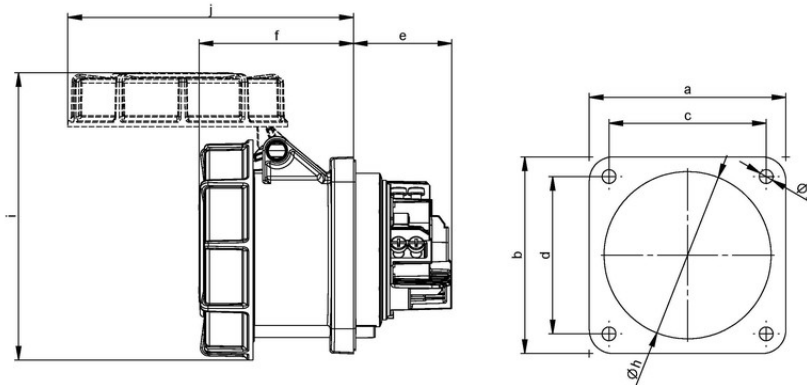

GLOBETRON

IP67 FEMALE RECEPTACLE

460R9W

3P+G 250vac Female Receptacle IP67

Pictures are for reference only

Globetron product is  approved

GLOBETRON

Ampere	63		
Pole	3	4	5
a x b [mm]	100	100	100
c x d [mm]	80	80	80
e [mm]	50	50	50
f [mm]	80	80	80
g [mm]	7	7	7
h [mm]	85	85	85
i [mm]	147	147	147
j [mm]	146	146	146

RELATED PRODUCTS

IP67 MALE PLUG
460P9W

Globetron Controls Corp.

Phone: 905-825-1335 - Email: sales@globetron.com

35 Seapark Drive, Unit 3,
St. Catharines, Ontario L2M 6S5