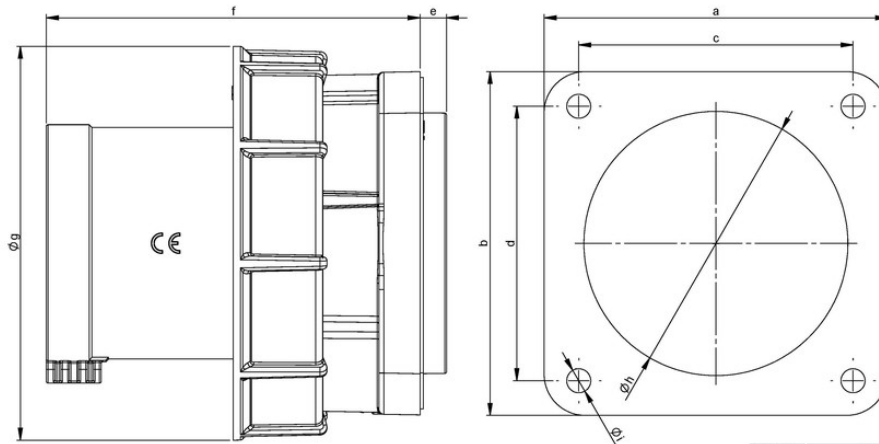

GLOBETRON

IP67 MALE INLET

460B7W

3P+G 480vac Male Flange IP67

Pictures are for reference only

Globetron product is  approved

Ampere	63		
Pole	3	4	5
a x b [mm]	100	100	100
c x d [mm]	80	80	80
g [mm]	3	3	3
f [mm]	109	109	109
g [mm]	115	115	115
h [mm]	77	77	77
i [mm]	7	7	7