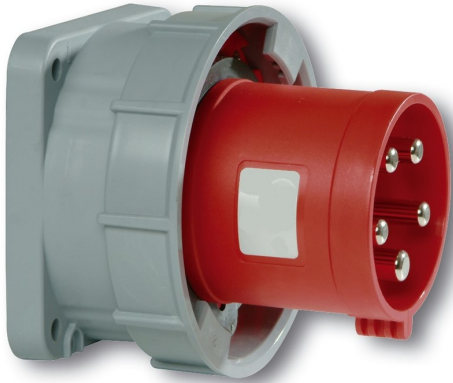

GLOBETRON

IP67 MALE INLET

460B7W

3P+G 480vac Male Flange IP67

Pictures are for reference only

Globetron product is  approved

Ampere	63		
Pole	3	4	5
a x b [mm]	100	100	100
c x d [mm]	80	80	80
g [mm]	3	3	3
f [mm]	109	109	109
g [mm]	115	115	115
h [mm]	77	77	77
i [mm]	7	7	7

GLOBETRON

RELATED PRODUCTS

IP67 FEMALE CONNECTOR

460C7W

Globetron Controls Corp.

Phone: 905-825-1335 - Email: sales@globetron.com

35 Seapark Drive, Unit 3,
St. Catharines, Ontario L2M 6S5