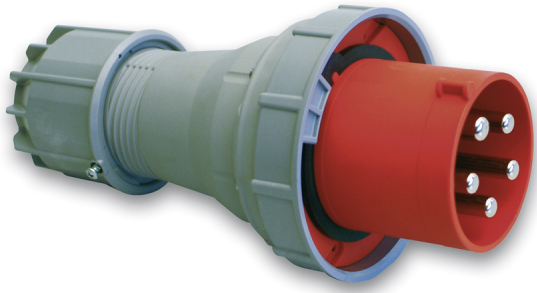

GLOBETRON

IP67 MALE PLUG

4100P12W

2P+N+G 120/250vac Male Plug IP67

Pictures are for reference only

Globetron product is  approved

Pole	3	4	5
W [mm]	278	270	270
h [mm]	131	131	131
X [mm]	22.5-50	22.5-90	22.5-80
SW [mm]	81	81	81

RELATED PRODUCTS

IP67 FEMALE CONNECTOR
4100C12W

IP67 FEMALE RECEPTACLE
4100R12W

IP67 FEMALE RECEPTACLE
4100W12W

Globetron Controls Corp.

Phone: 905-825-1335 - Email: sales@globetron.com

35 Seapark Drive, Unit 3,
St. Catharines, Ontario L2M 6S5