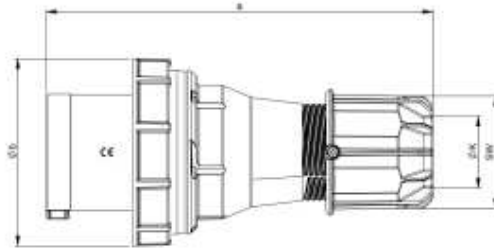

GLOBETRON

IP67 MALE PLUG

4100P12W

2P+N+G 120/250vac Male Plug IP67

Pictures are for reference only

Globetron product is  approved

Pole	3	4	5
W [mm]	278	270	270
h [mm]	131	131	131
X [mm]	22.5-50	22.5-90	22.5-80
SW [mm]	81	81	81

RELATED PRODUCTS

IP67 FEMALE CONNECTOR
4100C12W

IP67 FEMALE RECEPTACLE
4100R12W

IP67 FEMALE RECEPTACLE
4100W12W

Globetron Controls Corp.

Phone: 905-825-1335 - Email: sales@globetron.com

35 Seapark Drive, Unit 3,
St. Catharines, Ontario L2M 6S5