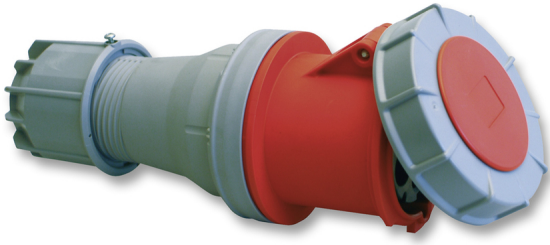

# GLOBETRON

## IP67 FEMALE CONNECTOR

4100C5W

3P+G 600vac Female Connector IP67

Pictures are for reference only

Globetron product is  approved

Pole	3	4	5
H (mm)	207	207	207
b (mm)	124	124	124
K (mm)	22.5-50	22.5-50	22.5-50
SW (mm)	81	81	81