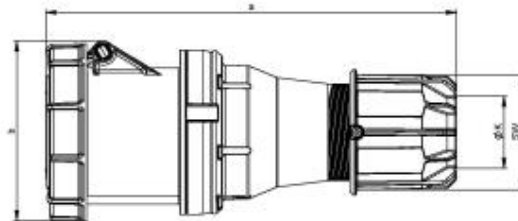

## IP67 FEMALE CONNECTOR

4100C5W

3P+G 600vac Female Connector IP67

Pictures are for reference only

Globetron product is  approved

Pole	3	4	5
H (mm)	207	207	207
b (mm)	124	124	124
K (mm)	22.5-50	22.5-50	22.5-50
SW (mm)	81	81	81

### RELATED PRODUCTS

**IP67 MALE PLUG**  
4100P5W

**IP67 MALE INLET**  
4100B5W

**IP67 MALE INLET**  
4100I5W

**Globetron Controls Corp.**

Phone: 905-825-1335 - Email: [sales@globetron.com](mailto:sales@globetron.com)