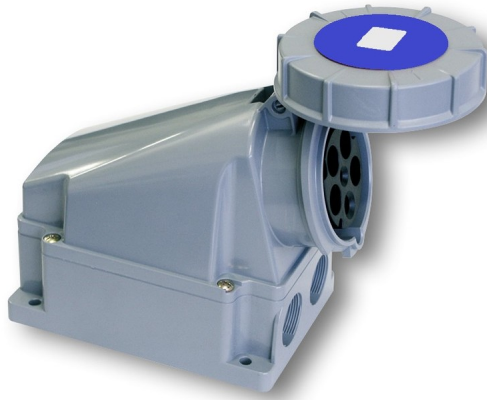

# GLOBETRON

## IP67 FEMALE RECEPTACLE

560W9W

3P+N+G 120/208vac Female Wall Mount IP67

Pictures are for reference only

Globetron product is approved

b=Höhe/height  
Neigung/angle=15°

# GLOBETRON

Ampere	63		
Pole	3	4	5
a [mm]	213	213	213
b [mm]	173	173	173