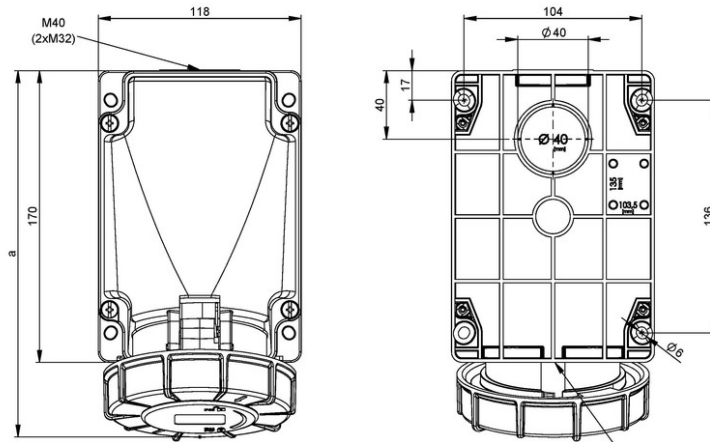

## IP67 FEMALE RECEPTACLE

560W9W

3P+N+G 120/208vac Female Wall Mount IP67

Pictures are for reference only

Globetron product is approved

b=Höhe/height  
Neigung/angle=15°

# GLOBETRON

Ampere	63		
Pole	3	4	5
a [mm]	213	213	213
b [mm]	173	173	173