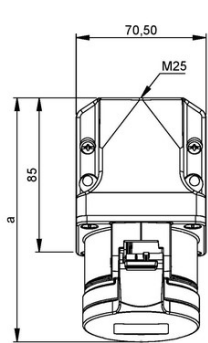

IP44 FEMALE RECEPTACLE

420W7

3P+G 480vac Female Wall Mount IP44

Pictures are for reference only

Approved Globetron PCE Product

b=Höhe/height
Neigung/angle=15°

Ampere	16				32			
Pole	3	4	5	7	3	4	5	7
a [mm]	132	133	133	133	145	145	145	145
b [mm]	94	97	100	100	103	103	107	107
M [mm]	25	25	25	25	25	25	25	25