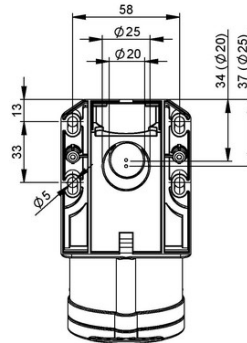

IP44 FEMALE RECEPTACLE

420W7

3P+G 480vac Female Wall Mount IP44

Pictures are for reference only

Approved Globetron PCE Product

b=Höhe/height
Neigung/angle=15°

Ampere	16				32			
Pole	3	4	5	7	3	4	5	7
a [mm]	132	133	133	133	145	145	145	145
b [mm]	94	97	100	100	103	103	107	107
M [mm]	25	25	25	25	25	25	25	25

RELATED PRODUCTS

IP44 MALE PLUG
420P7

Globetron Controls Corp.

Phone: 905-825-1335 - Email: sales@globetron.com

35 Seapark Drive, Unit 3,
St. Catharines, Ontario L2M 6S5