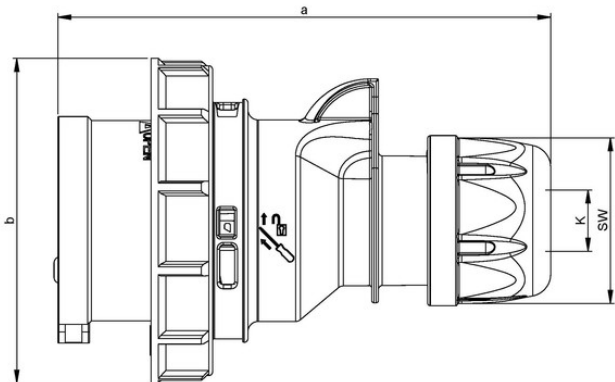

GLOBETRON

IP67 MALE PLUG

420P7W

3P+G 480vac Male Plug IP67

Pictures are for reference only

Approved Globetron PCE Product

GLOBETRON

Ampere	16				32			
	3	4	5	7	3	4	5	7
a	122	128	134	134	150	150	155	155
b	71	79	87	87	93	93	100	100
K	6-15	6-15	8-16	8-16	11.5-20	11.5-20	11.5-22	11.5-22
SW	42	42	42	42	50	50	50	50

RELATED PRODUCTS

IP67 FEMALE CONNECTOR
420C7W

IP67 FEMALE RECEPTACLE
420R7W

IP67 FEMALE RECEPTACLE
420W7W

Globetron Controls Corp.

Phone: 905-825-1335 - Email: sales@globetron.com

35 Seapark Drive, Unit 3,
St. Catharines, Ontario L2M 6S5