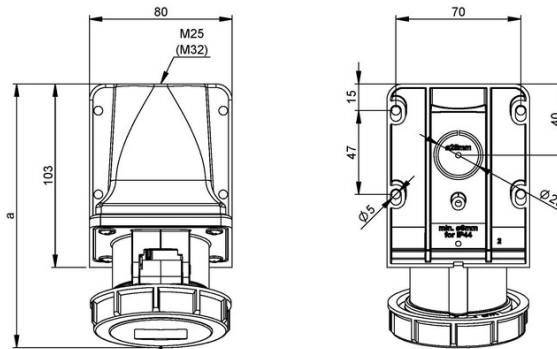

GLOBETRON

IP67 FEMALE RECEPTACLE

420W7W

3P+G 480vac Female Wall Mount IP67

Pictures are for reference only

Approved Globetron PCE Product

b=Höhe/height
Neigung/angle=15°

GLOBETRON

Ampere	16				32			
Pole	3	4	5	7	3	4	5	7
a [mm]	146	148	148	148	161	161	163	163
b [mm]	95	99	102	102	108	108	112	112
M [mm]	25	25	25	25	25	25	25	25

RELATED PRODUCTS

IP67 MALE PLUG
420P7W

Globetron Controls Corp.