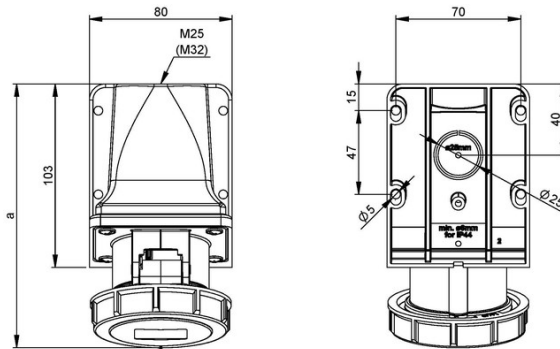

GLOBETRON

IP67 FEMALE RECEPTACLE

420W12W

2P+N+G 125/250vac Female Wall Mount IP67

Pictures are for reference only

Approved Globetron PCE Product

b=Höhe/height
Neigung/angle=15°

GLOBETRON

Ampere	16				32			
	3	4	5	7	3	4	5	7
Pole	146	148	148	148	161	161	163	163
a [mm]	95	99	102	102	108	108	112	112
b [mm]	25	25	25	25	25	25	25	25
M [mm]								

RELATED PRODUCTS

IP67 MALE PLUG
420P12W

Globetron Controls Corp.