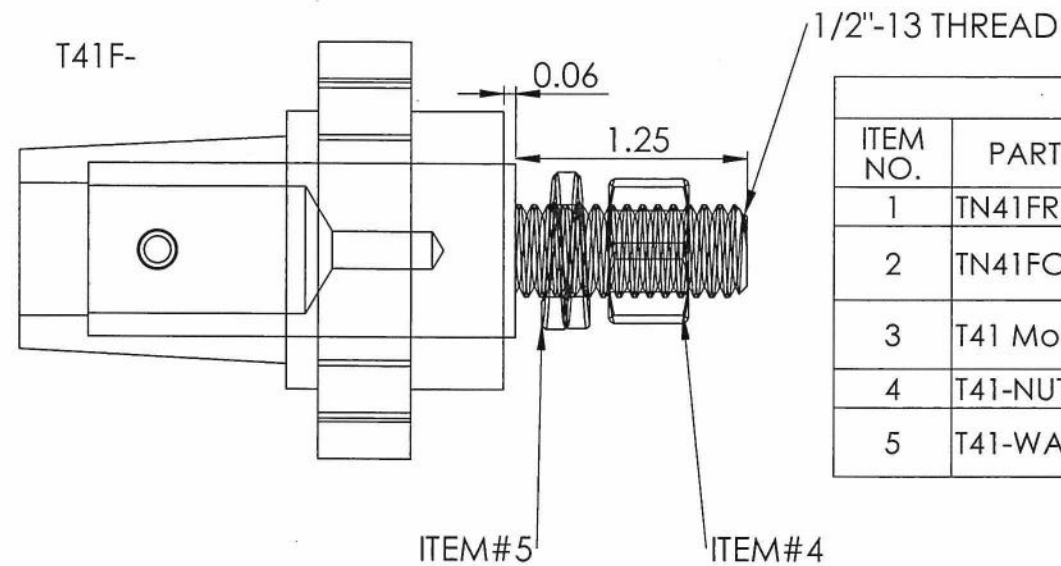

T41MSS- BOM Table			
ITEM NO.	PART NUMBER	DESCRIPTION	QTY.
1	TN41FRB	FEMALE BODY(RD-4197-70)	1
2	TN40FCO	15/16" FEMALE CONTACT(360 BRASS)	1
3	T41 Mount	.25"X.45" BRASS SLEEVE MOLDED TO BOOT	4
4	12X20X716	1/2"x20x7/16" stainless set screw	2
5	CS1502	Copper shim 1.5"x3"x.005	2
6	CW1406	Copper strain relief 6"x.065	1

PART#'S THIS PRINT REPRESENTS:

T41FSS-BLK
T41FSS-BLUE
T41FSS-GRN
T41FSS-RED
T41FSS-WHT
T41FSS-ORG "NEW COLOR"
T41FSS-BRN "NEW COLOR"
T41FSS-YLW "NEW COLOR"
T41FSS-CABLR RANGE 2/0-4/0
MAX:600 VOLTS 400 AMPS
RATING TYPE "4X"
TORQUE VALUE FOR 1/2"-20 SET SCREW @ 400IN/LBS

ITEM#4

ITEM#5

ITEM#6

PART#'S THIS PRINT REPRESENTS:

T41F-BLK
T41F-BLUE
T41F-GRN
T41F-RED
T41F-WHT
T41F-ORG "NEW COLOR"
T41F-BRN "NEW COLOR"
T41F-YLW "NEW COLOR"

T41F- CABLE RANGE UP TO 4/0
MAX 600 VOLTS 400 AMPS
RATING TYPE 4X
TORQUE VALUE FOR 1/2"-13 NUT @ 400IN/LBS

T41F- BOM Table			
ITEM NO.	PART NUMBER	DESCRIPTION	QTY.
1	TN41FRB	FEMALE BODY(RD-4197-70)	1
2	TN41FCO	7/8" FEMALE CONTACT(360 BRASS)	1
3	T41 Mount	.25"X.45" BRASS SLEEVE MOLDED TO BOOT	4
4	T41-NUT	1/2" X13 BRASS NUT	1
5	T41-WASHER	1/2"- BRONZE LOCK WASHER	1