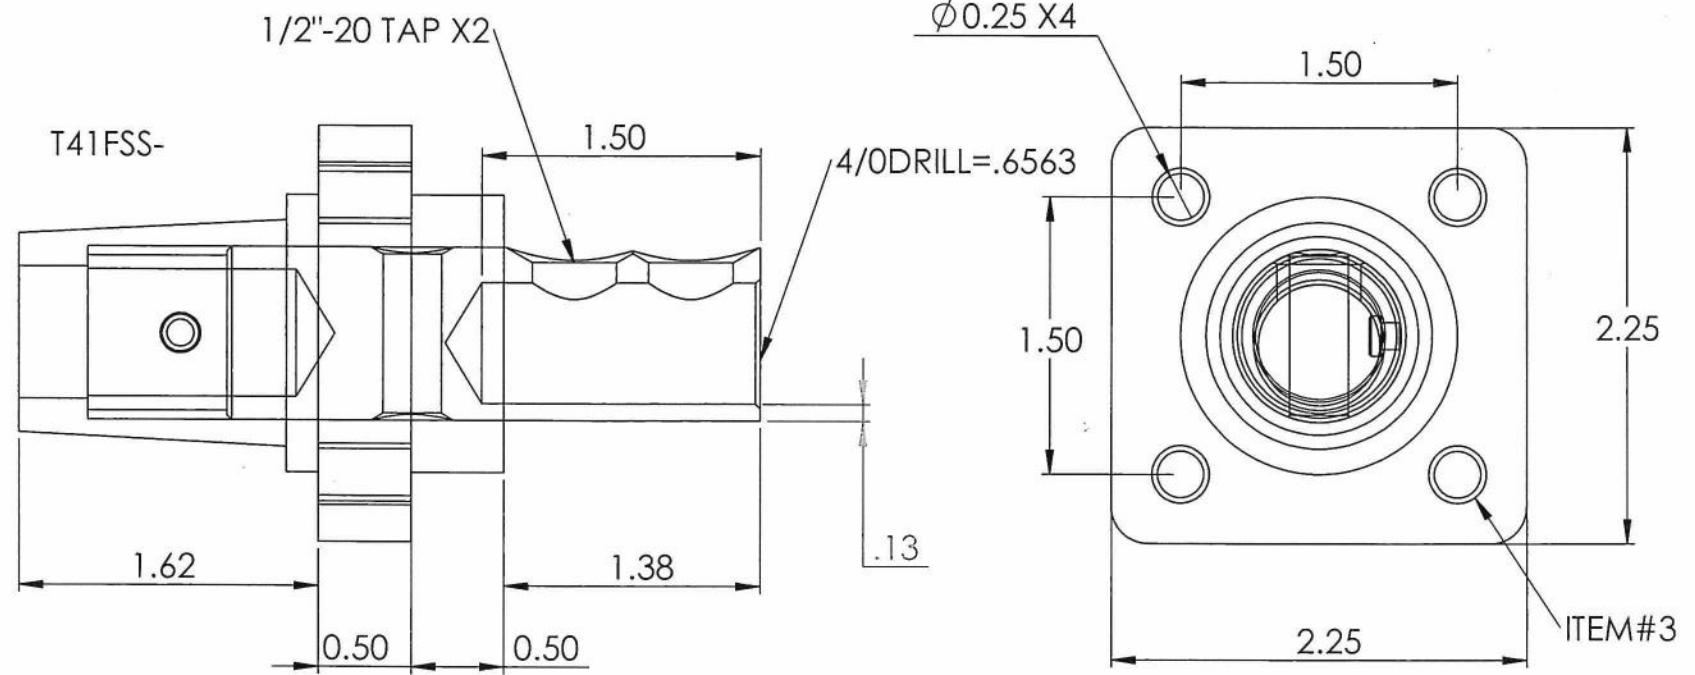

T41MSS- BOM Table			
ITEM NO.	PART NUMBER	DESCRIPTION	QTY.
1	TN41FRB	FEMALE BODY(RD-4197-70)	1
2	TN40FCO	15/16" FEMALE CONTACT(360 BRASS)	1
3	T41 Mount	.25"X.45" BRASS SLEEVE MOLDED TO BOOT	4
4	12X20X716	1/2"x20x7/16" stainless set screw	2
5	CS1502	Copper shim 1.5"x3"x.005	2
6	CW1406	Copper strain relief 6"x.065	1

PART#'S THIS PRINT REPRESENTS:

T41FSS-BLK
T41FSS-BLUE
T41FSS-GRN
T41FSS-RED
T41FSS-WHT
T41FSS-ORG "NEW COLOR"
T41FSS-BRN "NEW COLOR"
T41FSS-YLW "NEW COLOR"
T41FSS-CABLR RANGE 2/0-4/0
MAX:600 VOLTS 400 AMPS
RATING TYPE "4X"
TORQUE VALUE FOR 1/2"-20 SET SCREW @ 400IN/LBS

ITEM#4

ITEM#5

ITEM#6

PART#'S THIS PRINT REPRESENTS:

T41F-BLK
T41F-BLUE
T41F-GRN
T41F-RED
T41F-WHT
T41F-ORG "NEW COLOR"
T41F-BRN "NEW COLOR"
T41F-YLW "NEW COLOR"

T41F- CABLE RANGE UP TO 4/0
MAX 600 VOLTS 400 AMPS
RATING TYPE 4X
TORQUE VALUE FOR 1/2"-13 NUT @ 400IN/LBS

(COLOR)
BLACK,BLUE,GREEN,RED
WHITE,ORANGE,BROWN,YELLOW

TITLE: T41F-(COLOR)
T41FSS-(COLOR)

SIZE DWG. NO. REV
B 6

SCALE: 1:2 SHEET 1 OF 1

ALL FACE DIMENSIONS & TOLORANCES ARE THE SAME AS DWG#3 AND COMPLY WITH FIGURE B1.2 OF CSA C22.2 NO.1691-12,UL 1691